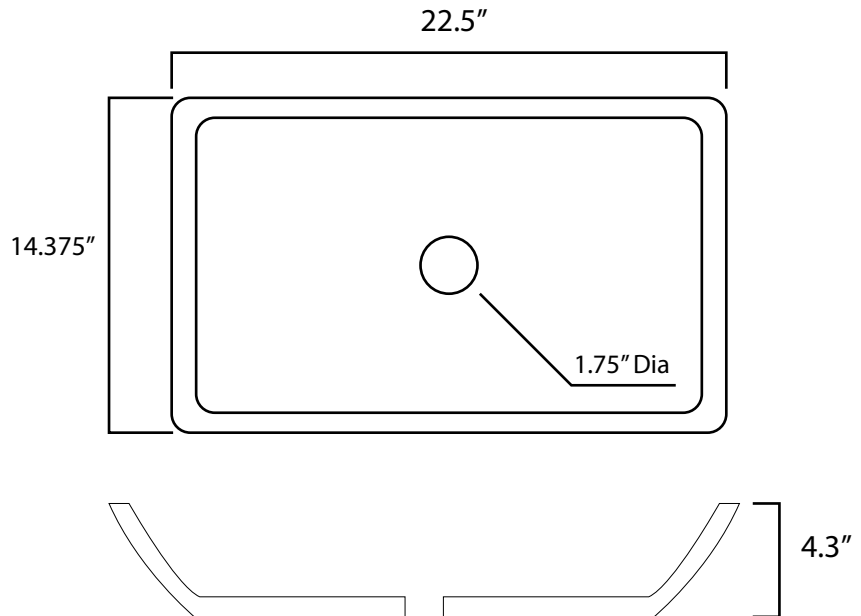

ANZZI™

Perfection is our Tradition™

LS-AZ044

ANZZI VESSEL SINK DIMENSIONS

Visit us at www.ANZZI.com
or call us at 1-844-44-ANZZI

Measurements are approximate and subject to change.